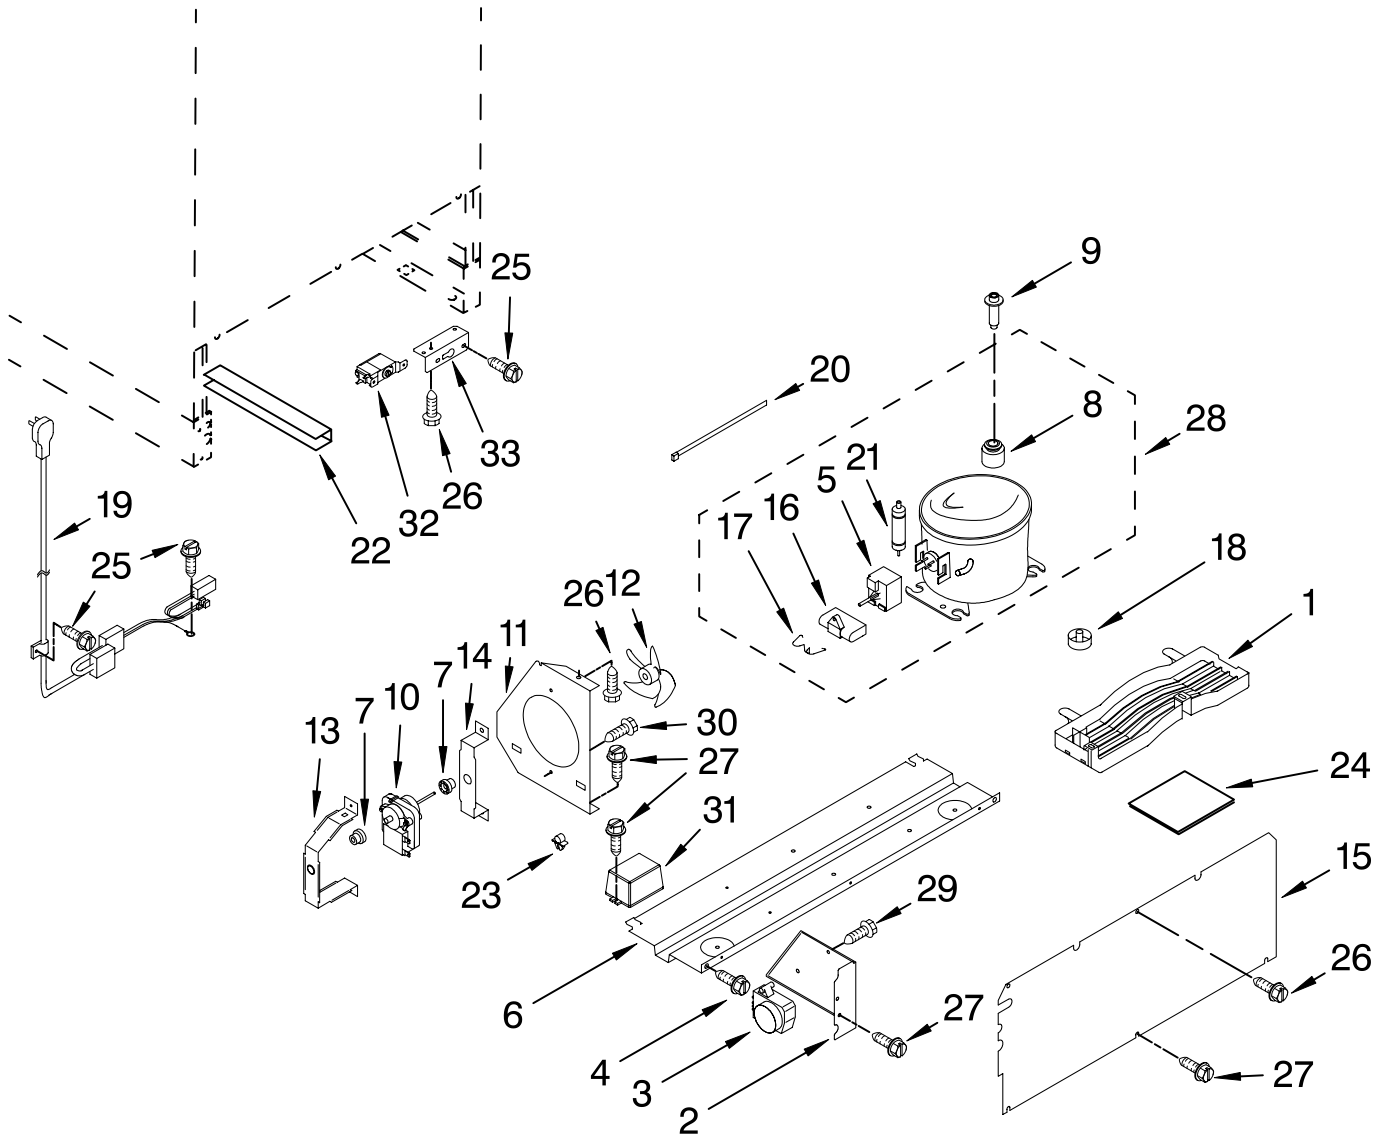

UNIT PARTS

For Model: KBC024LSBX02

(Black Cabinet)

Illus. No.	Part No.	DESCRIPTION
1	W10163193	Drain Pan
2	4344773	Bracket, Defrost Timer
3	4344774	Defrost Timer
4	4344797	Screw
5	4344776	Start Device
6	W10238066	Mounting Plate, Compressor
7	4344778	Grommet, Fan Motor
8	4344779	Grommet, Compressor
9	4344780	Bolt, Compressor
10	4344781	Fan Motor, Condenser

Illus. No.	Part No.	DESCRIPTION
11	4344782	Baffle, Air
12	4344783	Fan Blade
13	4344784	Bracket, Motor
14	4344785	Bracket, Motor
15	4344786	Cover, Rear
16	4344837	Capacitor
17	4344836	Clip
18	W10163276	Trap, Drain
19	4344861	Power Cord
20	4344829	Cable Tie
21	W10163273	Drier
22	4344907	Trim Edge
23	W10238022	Clip
24	W10163274	Pad-Rubber
25	4344826	Screw

Illus. No.	Part No.	DESCRIPTION
26	4344825	Screw
27	4344832	Screw
28	4344775	Compressor (Includes Items 5, 8, 16, 17 & 21)
29	4344834	Screw
30	4344833	Screw
31	W10238070	Transformer
32	W10163278	Thermostat
33	4344864	Bracket, Thermostat

REFRIGERANT CHARGE

3.5 Ounces
(R-134A)

FOR ORDERING INFORMATION REFER TO PARTS PRICE LIST